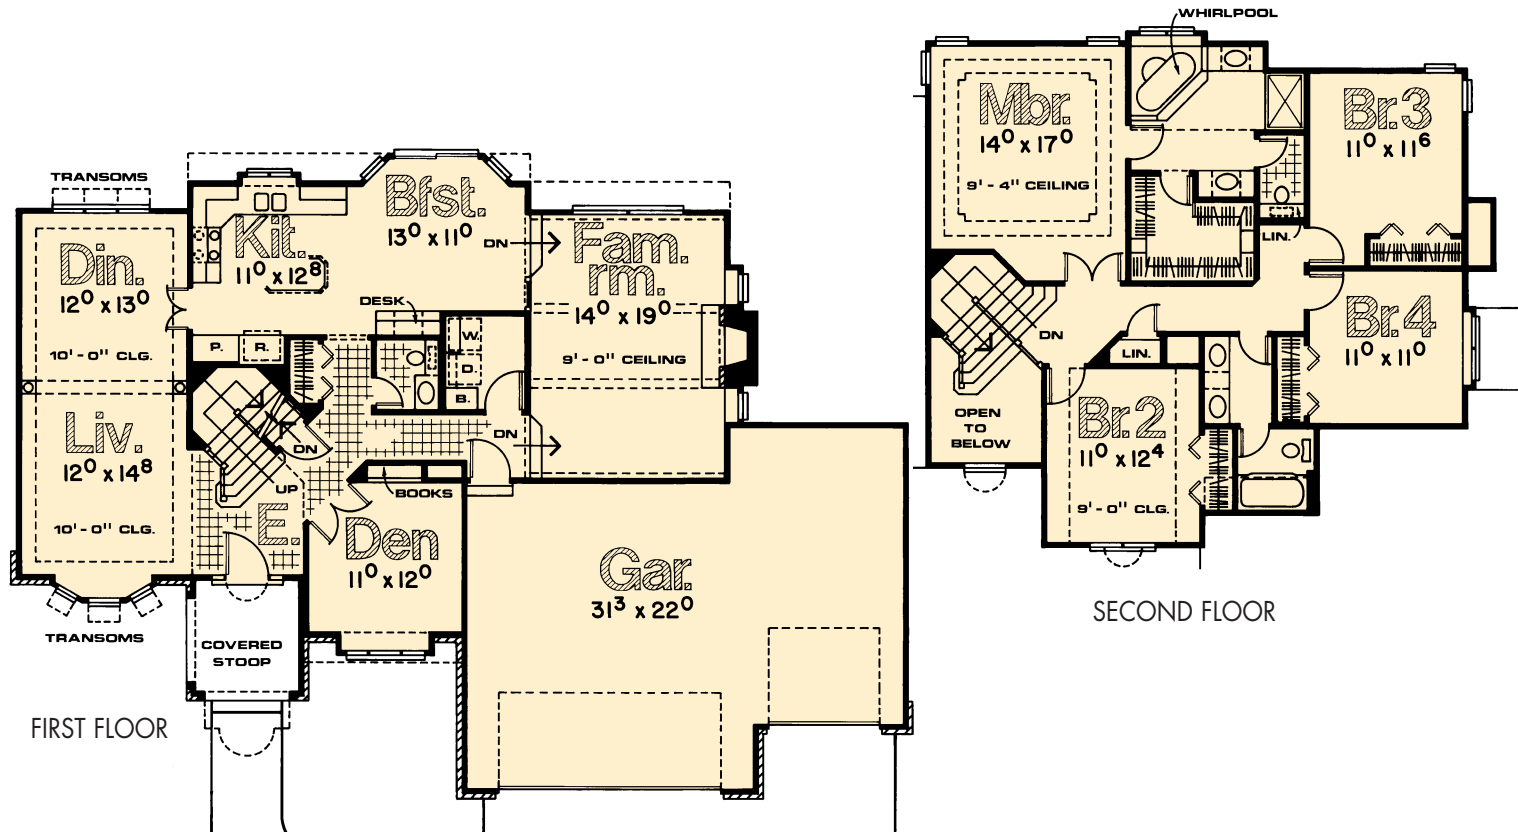

Fayette

REAR ELEVATION

- Magnificent elevation combines brick, wood and popular 3-car garage
- Highlight of 16-foot entry is magnificent angled stairway
- Island kitchen and bayed dinette perfect for family pursuits
- Adjoining living and dining rooms, ideal for entertaining, feature tapered columns and elegant windows
- Step-down to family room with fireplace framed by windows
- Den includes bookcase and French doors
- Three comfortable secondary bed rooms share compartmented bath with dual lavs
- Master suite enjoys French door entrance, tiered ceiling, large walk-in closet, his and her vanities and whirlpool

MODEL NO. 2346-40R

2 STORY

4 Bedrooms + Den ♦ 2½ Baths

Length64'-0"

Depth46'-0"

First Floor1,369 sq. ft.

Second Floor1,111 sq. ft.

Total Area2,480 sq. ft.