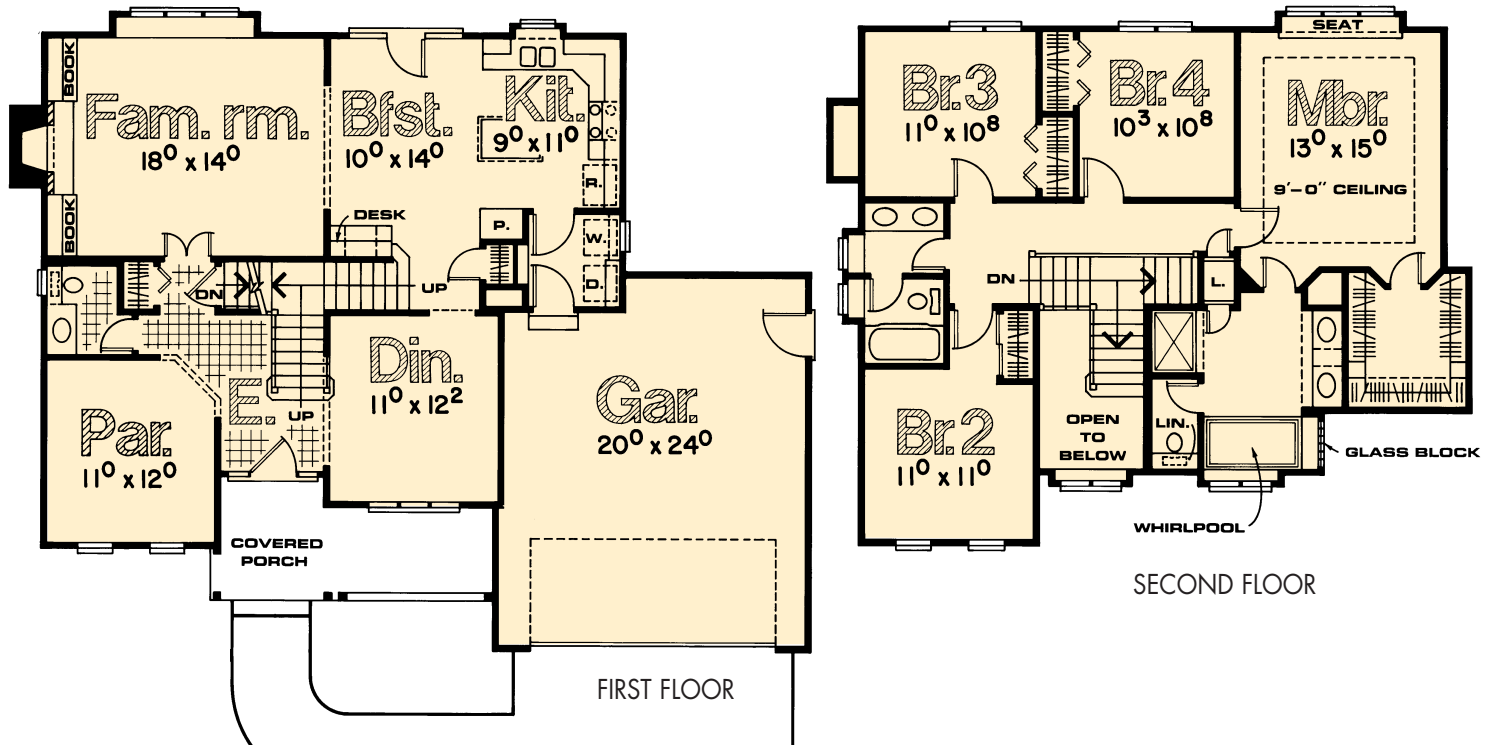

Linden

- Covered porch invites you into this country style home
- Handsome bookcases frame fire place in spacious family room
- Double doors off entry provide family room added privacy
- Kitchen features island, lazy Susan and easy access to walk-in laundry
- Master bedroom features boxed ceiling and separate entries into walk-in closet and master bath
- Kitchen features island, lazy Susan and easy access to walk-in laundry
- Master bedroom features boxed ceiling and separate entries into walk-in closet and master bath

REAR ELEVATION

FIRST FLOOR

SECOND FLOOR

MODEL NO. 2638-40R
2 STORY
4 Bedrooms ♦ 2½ Baths
 Length50'-0"
 Depth40'-0"
 First Floor1,082 sq. ft.
 Second Floor1,021 sq. ft.
 Total Area2,103 sq. ft.