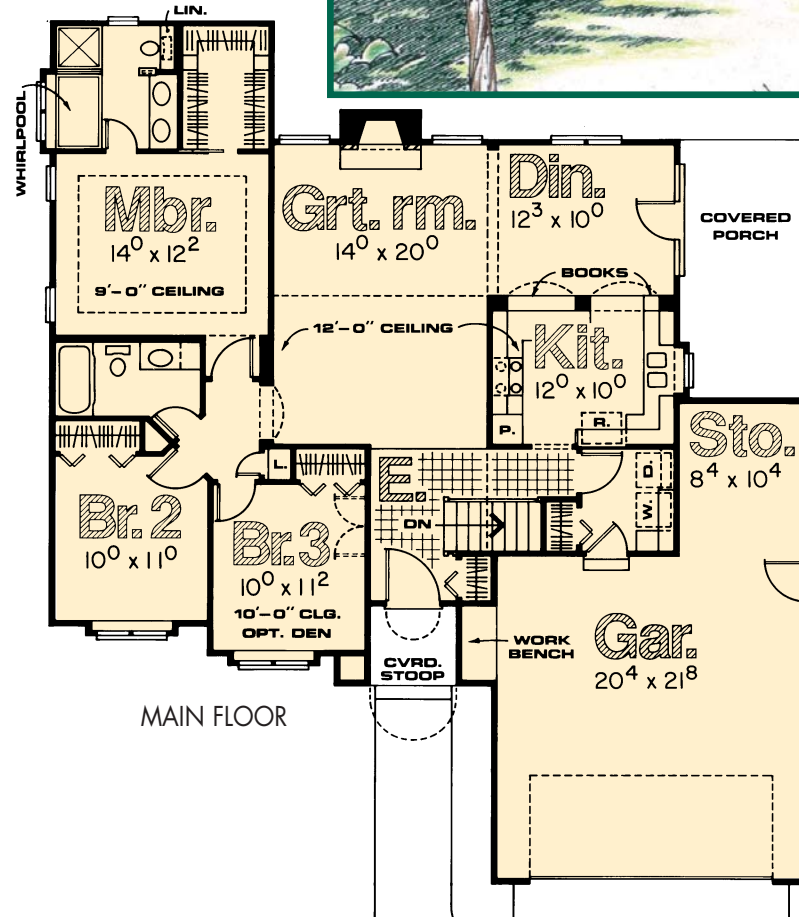

Quimby

- Small ranch home makes grand statement with prominent entry
- 12-foot-tall ceiling integrates great room, semi-formal dining room and kitchen
- Arched openings to kitchen with built-in bookcases provide dramatic backdrop for dining area
- Efficient kitchen features 2 lazy Susans, plant shelf above upper cabinets and an airy window
- Hall bath serves secondary bed rooms, with bedroom #3 easily optioned to a den
- Master suite features a boxed 9' high ceiling, whirlpool bath and walk-in closet
- Space for work bench and sizeable storage area in garage

REAR ELEVATION

MAIN FLOOR

MODEL NO. 3010-40R

1 STORY

3 Bedrooms ♦ 2 Baths

Length50'-0"
 Depth58'-0"
 Total Area1,422 sq. ft.